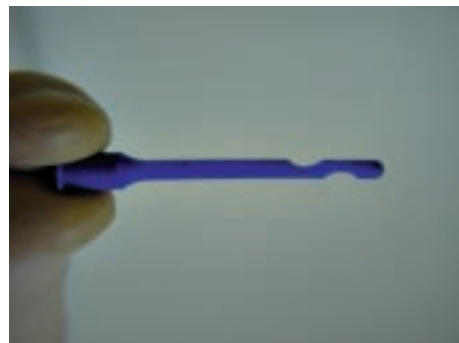

### Suture-Bandage Plug the natural solution

Z-99024-U **"Suture Plug"**,  
3mm, the soft wax teat dilator,  
box 24pcs  
\*\*\*the revolution in teat dairy care\*\*\*

Latest generation  
of natural teat  
canal plugs - first  
choice in any  
fresh cases of distal  
teat injuries  
– plug and tape it –

### KERATELIN "P2-Cath" Permanent Catheter

Z-99027 **KERATELIN "P2-Cath"** acc. to Schlederer,  
8 pcs., OD: 2,8mm, LL(w),  
individually packed, sterile

**KERATELIN Milk Canula**  
professional teat care

Z-99055 **KERATELIN Milk Canula**, disposable,  
100 pcs.individually packed, sterile

Extra large inner  
diameter,  
available every  
time.

**KERATELIN -T-Tape**  
the ideal teat tape

Z-9950-5 **KERATELIN -T-Tape** roll, 5cm, 10 metres

Best available tape  
for teat bandaging –  
economical in use,  
elastic, breathable

**Alcohol Swab**  
large size, for professional work

Z-9976 **Alcohol Swab**, large size  
200x145mm, 70% Isopropyl Alcohol  
box with 500pcs