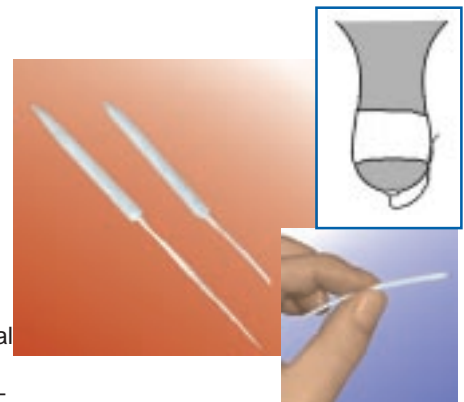

### KERATELIN -Silicon-Plugs the elastic dilator

Z-99088 **KERATELIN "Silicon Plugs"**,  
3,5mm, red, the soft teat dilator,  
pg with 20pcs

The practical  
solution for  
difficult patient  
owners

### Suture-Bandage Plug the natural solution

Z-99024-U **"Suture Plug"**,  
3mm, the soft wax teat dilator,  
box 24pcs  
\*\*\*the revolution in teat dairy care\*\*\*

Latest generation  
of natural teat  
canal plugs - first  
choice in any  
fresh cases of distal  
teat injuries  
– plug and tape it –

### KERATELIN "P2-Cath" Permanent Catheter

Z-99027 **KERATELIN "P2-Cath"** acc. to Schlederer,  
8 pcs., OD: 2,8mm, LL(w),  
individually packed, sterile

**KERATELIN Milk Canula**  
professional teat care