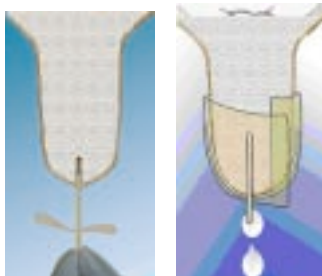

### Suture-Bandage Plug the natural solution

Z-99024-U **"Suture Plug"**,  
3mm, the soft wax teat dilator,  
box 24pcs  
\*\*\*the revolution in teat dairy care\*\*\*

Latest generation  
of natural teat  
canal plugs - first  
choice in any  
fresh cases of distal  
teat injuries  
– plug and tape it –

### KERATELIN "P2-Cath" Permanent Catheter

Z-99027 **KERATELIN "P2-Cath"** acc. to Schlederer,  
8 pcs., OD: 2,8mm, LL(w),  
individually packed, sterile

**KERATELIN Milk Canula**  
professional teat care

Best available tape  
for teat bandaging –  
economical in use,  
elastic, breathable

**Alcohol Swab**  
large size, for professional work

Z-9976 **Alcohol Swab**, large size  
200x145mm, 70% Isopropyl Alcohol  
box with 500pcs