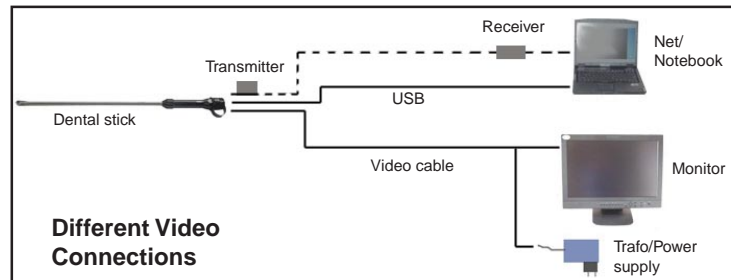

wireless

LED Dentalstick Equine
for large animals – digital

LED Dentalstick Equine

the revolution in veterinary dental care

- the scope for equine dentists
- wireless technique ideal for field practice
- easy handling, quick cleaning and disinfection
- perfect presentation with the owners
- video transmission wireless or via USB/video cable
- 1/6" CCD chip
- Resolution 750x580 pixel

Basic System with video and USB connection

Monitor 5,6"

wireless

Sender/Battery Unit

Equine dental camera with LED light – basic system

TW61-150B Dentalstick-Equine "Compact", dental video camera with integrated LED light, field of vision: 115°, OD:15mm, WL:52cm, connections: video/USB out, including video cable, power transformer (115-230VAC), software for PC/notebook
transportation case - compatible to wireless modus

Portable monitor, small, analog

M-56-A LCD-Monitor 5,6", sunlight readable, power transformer, video/cable, 0,8 kg

Equine dental camera with LED light and wireless video transmission (<15m)

TW61-150S Dentalstick-Equine "Compact-W", SET with wireless option