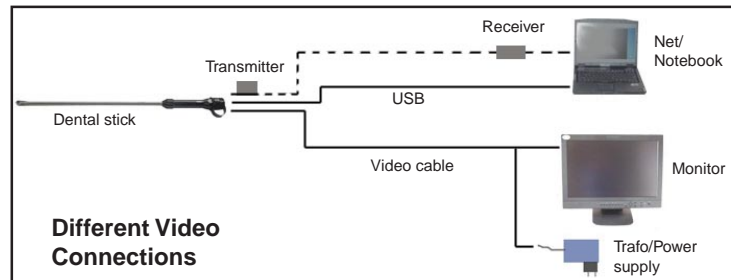

wireless

**LED Dentalstick Equine
for large animals – digital**

LED Dentalstick Equine

the revolution in veterinary dental care

- the scope for equine dentists
- wireless technique ideal for field practice
- easy handling, quick cleaning and disinfection
- perfect presentation with the owners
- video transmission wireless or via USB/video cable
- 1/6" CCD chip
- Resolution 750x580 pixel

Basic System with video and USB connection

Monitor 5,6"

wireless

Sender/Battery Unit

Equine dental camera with LED light – basic system

TW61-150B Dentalstick-Equine "Compact", dental video camera with integrated LED light, field of vision: 115°, OD:15mm, WL:52cm, connections: video/USB out, including video cable, power transformer (115-230VAC), software for PC/notebook
transportation case - compatible to wireless modus

Portable monitor, small, analog

M-56-A LCD-Monitor 5,6", sunlight readable, power transformer, video/cable, 0,8 kg

Equine dental camera with LED light and wireless video transmission (<15m)

TW61-150S Dentalstick-Equine "Compact-W", SET with wireless option