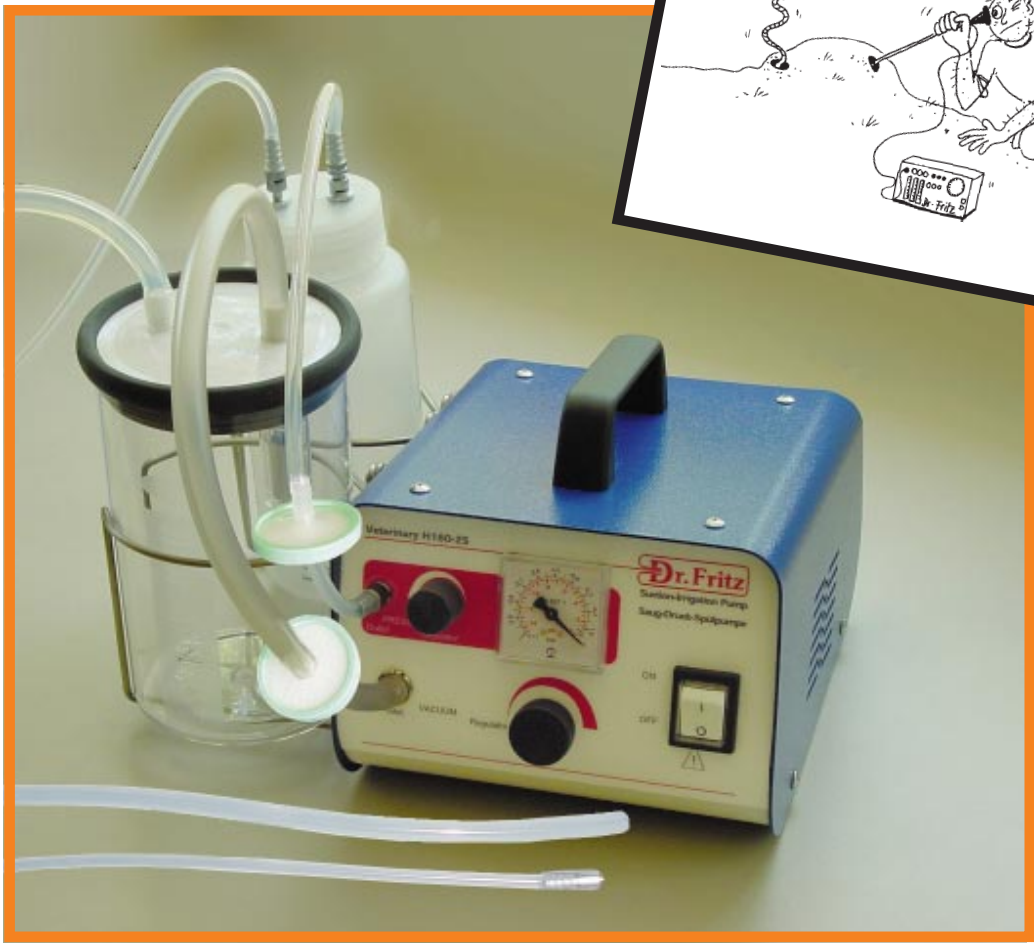

Endoscopes and Video Systems

Vet-Info 21-4 E

Suction-/irrigation pump the perfect combination for the small and large animal practice

Suction-/irrigation pump

the perfect combination for the small and large animal practice

- *suction and irrigation separately or at the same time*
- *individually adjustable*

H160-2S Veterinary suction & irrigation pump, complete with 2 bottles (suction/ water) 1 litre each, silicon tubing set, vacuum: 11 l/min, 0-08bar, pressure: 0-0,7bar (up to 140mmHg) fully adjustable, 230VAC;50/60Hz, incl. filters

AR-10-922 Spare filters, sterile, for CO² infusor and air pressure, disposable, box with 50 pcs.